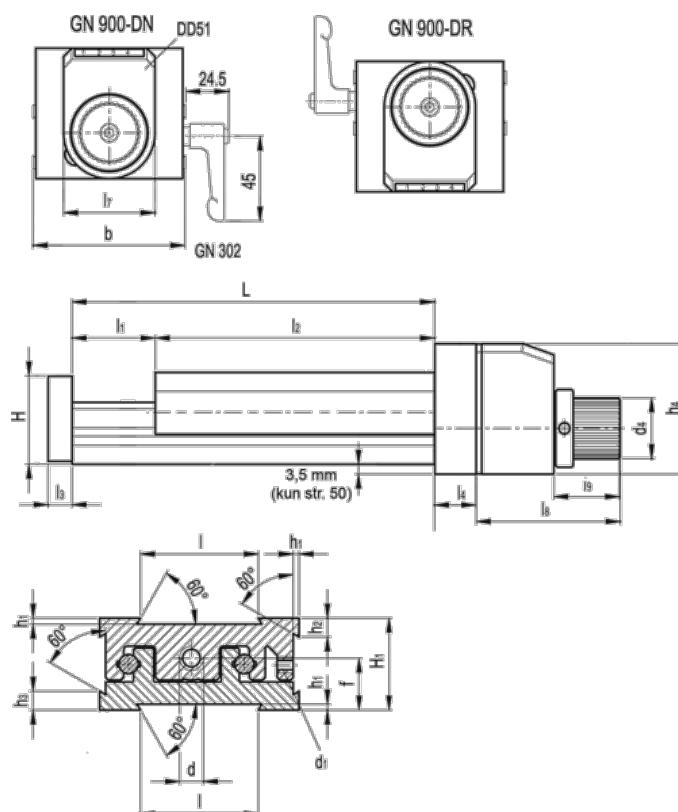

Article number: 20777012

Description: Adjustable slide unit
GN 900-50-145-75-DR-2

Measures

b = 50	h2 = 4.5	l7 = 33
d = M6x1	h3 = 7.0	l8 = 52
d1 = M4	h4 = 47	l9 = 24
d4 = 22	l = 30	
f = 13.0	L - l1 = 145-75	
H = 23.0	l2 = 70	
h1 = 1.5	l3 = 6	
H1 = 23	l4 = 12	